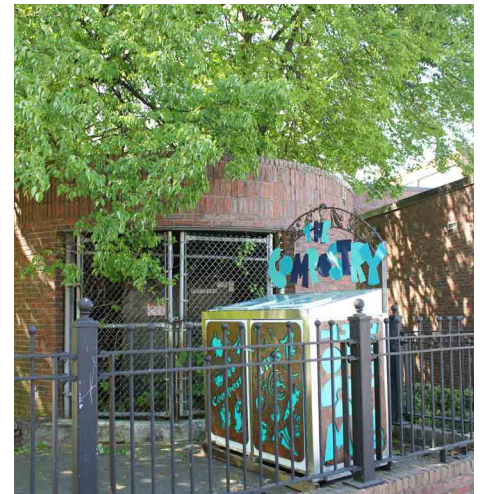

The Compostry community compost bin located at the Codman Square Branch, Boston Public Library.

project The Compostry, community compost bin
 year 2021- 2022
 client Public Space Invitational, Boston's Mayor's Office of New Urban Mechanics
 location Codman Square Branch, Boston Public Library
 partners Azia Carle, drawings; Scott Lanes, metal fabrication
 type Street furniture / utility.
 size 8'6" x 5'6" x 2'8"
 roots Compostry Art + Labyrinth

For their community compost program, the City of Boston engaged artists to enhance compost bins in order to draw users and discourage contamination.

Studioful's contribution celebrates composting from concept to execution with "The Compostry: The Art of Composting." Metal panels adorn the bin with cut-outs of hand-drawn compostable items. The by-products are then fashioned into a "crown" to frame the title of "The Compostry" so that, like compost itself, all elements are useful and used in the final product.

Clockwise upper left: The Compostry compost bin on location at Codman Square Branch Library; the bin out for delivery; the bin as seen from the sidewalk; Claudia Paraschiv and Janice Knight of Boston Public Library; Claudia Paraschiv and Azia Carle and her kids; Scott Lanes delivering the bin on-site; senior citizen community garden across the way from the compost bin. photo credit: Claudia Paraschiv